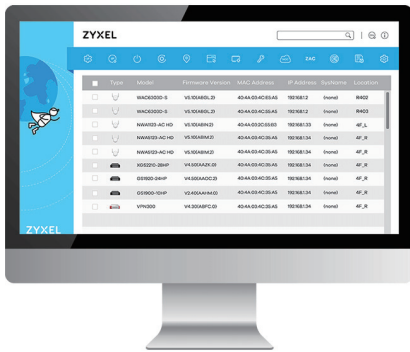

GS1900 Series • 8/24/48-Port GbE Smart Managed Switch

- Easy browser-based switch management with quick and easy setup wizard
- Advanced network error prevention features including loop protection, dual images, storm control, DoS, and SSL
- Fanless design
- Green Ethernet IEEE 802.3az support and intelligent ZyXel green features

GS1920-24HP • 24-Port Gigabit Smart Managed PoE Switch

- Easy-to-manage rich L2 features with user-friendly Web browser-based management GUI
- PoE+ standard offers 30 W per port and a high PoE power budget of 375 W
- Smart fan design offers silent operation in both desktop and rack-mounted environments
- Supports ZON Utility and Smart Connect to simplify network management and maintenance

ZyXel One Network (ZON) Utility

- A unified and complimentary installation tool to discover and configure ZyXel switches, WLAN and gateways in the network
- Designed with an intuitive user interface to facilitate deployments and initial setup of network devices
- Using one single platform to assign new IPs and upgrade firmware for WiFi access points (APs), switches and gateways
- Working with ZyXel AP Configurator (ZAC) for further configuration of WLAN access points