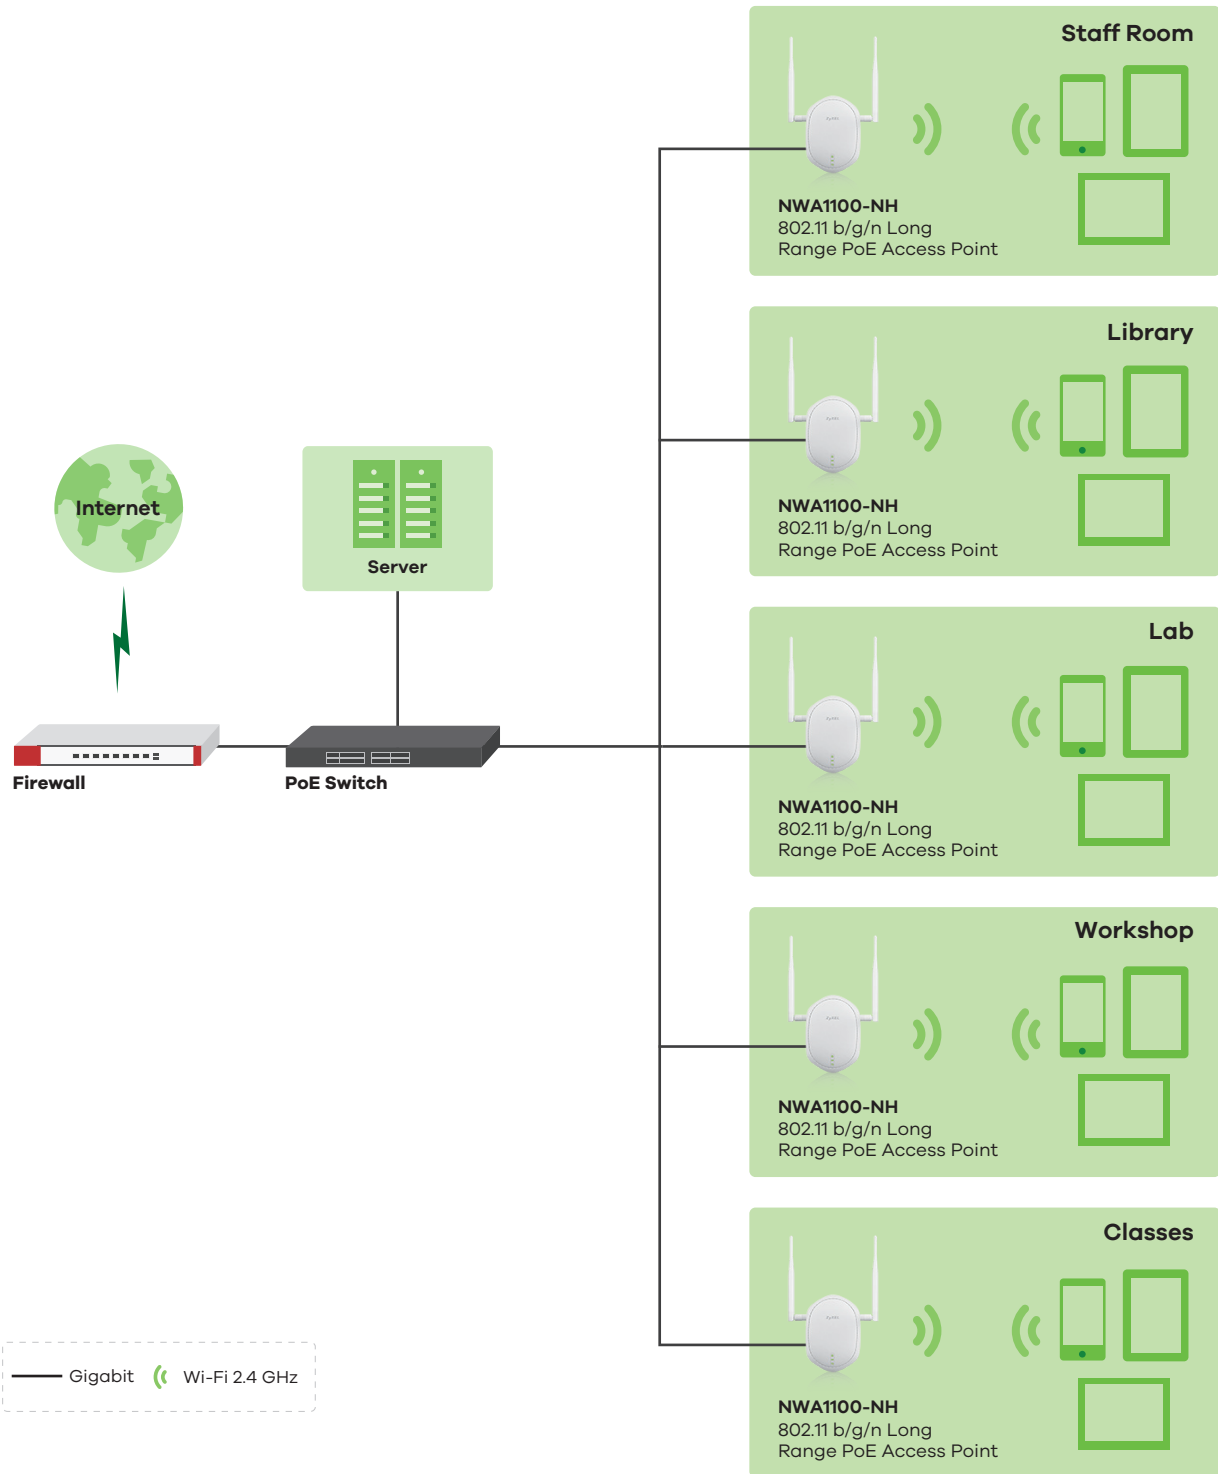

Diagram

About Zyxel Communications

Focused on innovation and customer-centricity, Zyxel Communications has been connecting people to the Internet for nearly 30 years. Our ability to adapt and innovate with networking technology places us at the forefront of creating connectivity for telcos and service providers, business and home users. Zyxel is building the networks of tomorrow, unlocking potential, and meeting the needs of the modern workplace — powering people at work, life, and play. Zyxel, Your Networking Ally.

Copyright © 2017 Zyxel Communications Corp. All rights reserved. Zyxel, Zyxel logo are registered trademarks of Zyxel Communications Corp. All other brands, product names, or trademarks mentioned are the property of their respective owners. All specifications are subject to change without notice.