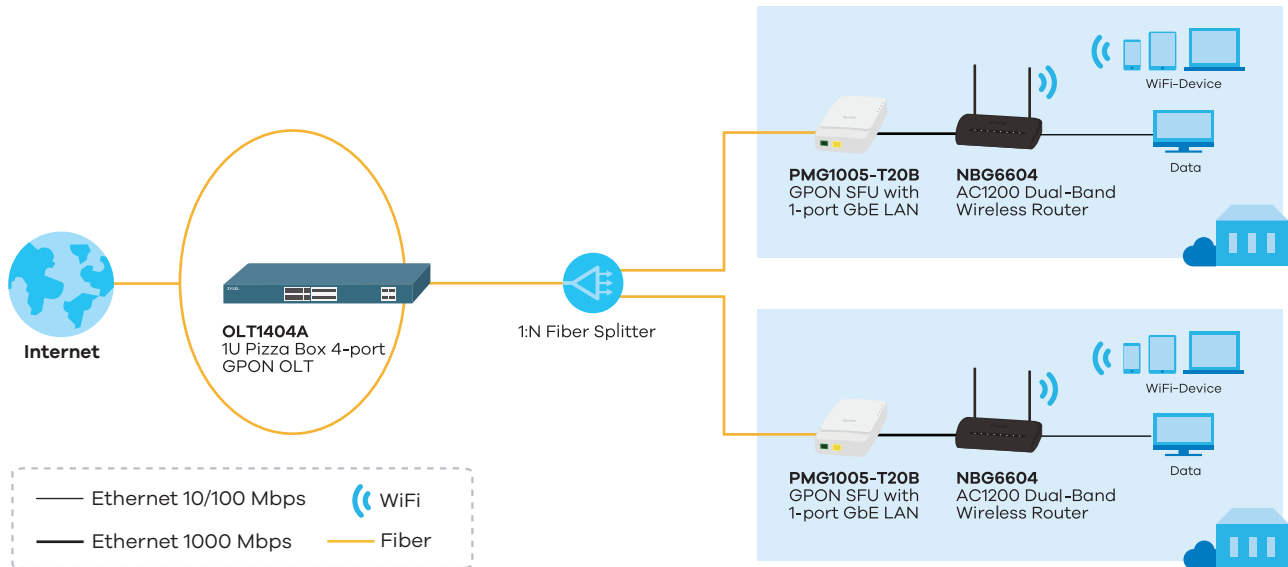

Diagram

About Zyxel

Focused on innovation and customer-centricity, Zyxel has been connecting people to the Internet for nearly 30 years. Our ability to adapt and innovate with networking technology places us at the forefront of creating connectivity for telcos and service providers, business and home users. Zyxel is building the networks of tomorrow, unlocking potential, and meeting the needs of the modern workplace — powering people at work, life, and play. Zyxel, Your Networking Ally.

Copyright © 2019 Zyxel and/or its subsidiaries. All rights reserved. Zyxel, the Zyxel logo are registered trademarks of Zyxel and/or its subsidiaries. All other brands, product names, or trademarks mentioned are the property of their respective owners. All specifications are subject to change without notice.