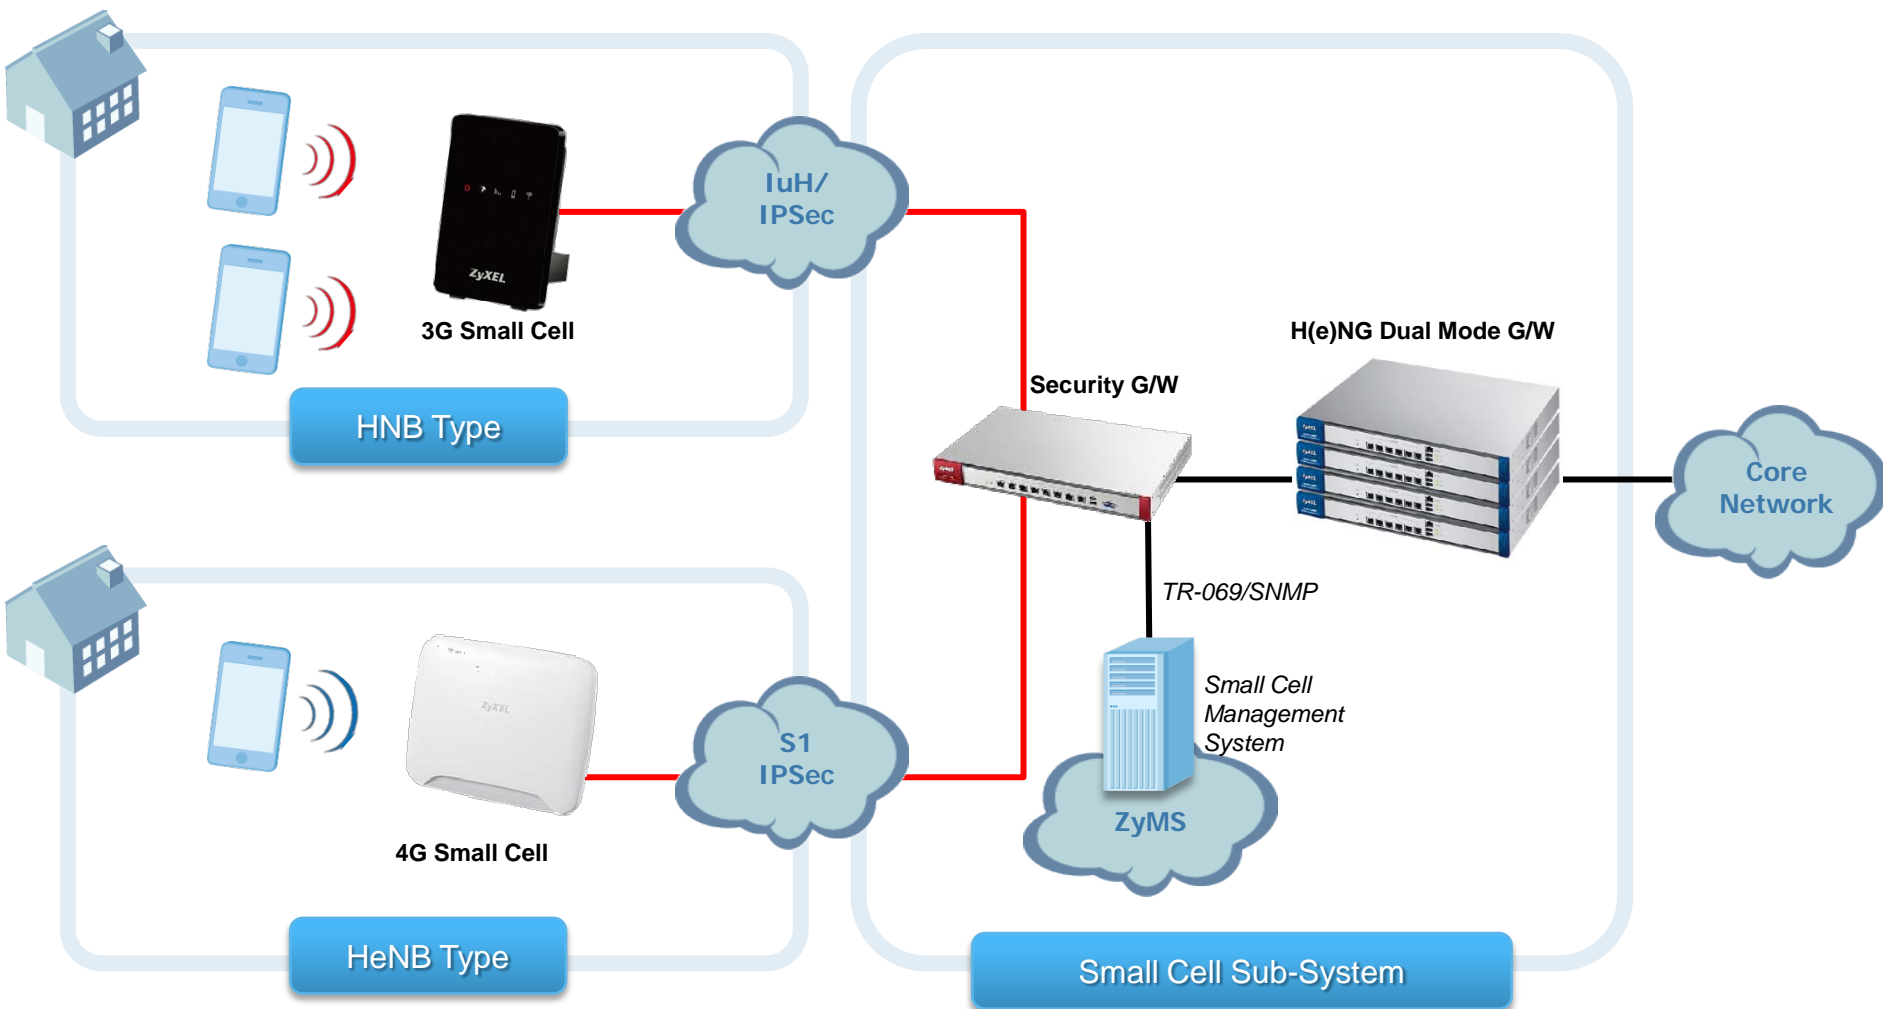

ZyXEL

ZyXEL

Make the World Connect

Mobile Access Solution

- **Small Cell Solution**
- Residential Solution
- Enterprise Solution
- BSDI Solution

LTE Mobile Broadband Small Cell Solution

FMT3211
Small Cell CPE

FMT3251
Wireless AC UMTS
Small Cell CPE

UMTS Small Cell

- 3GPP release 8 compliance
- HSDPA/HSUPA/HSPA+ support
- In-LAN high-speed Wi-Fi 802.11ac service with data rate up to 433 Mbps (FMT3251)
- Concurrent dual-band 802.11n 2.4/5 GHz (FMT3251)
- Simultaneous CS/PS calls
- Auto provisioning & optimization (Plug & Play)
- IP layer timing sync mechanism
- TR-069 remote management and firmware update
- Access control
- Congestion control
- Support handover between macro cell and small cell
- Femto-to-Femto handover
- Supports open, prioritized open and closed access modes

LMT3313
LTE Small Cell CPE

LTE Small Cell

- LTE 3GPP release 9 compliance
- Supports Voice over LTE and CSFB
- LTE dual-band software configurable B3 or B7
- Auto-provisioning & optimization (Plug & Play)
- IP layer timing sync mechanism
- TR-069/196 remote management and firmware update
- Access control
- Congestion control
- Supports handover between macro cell and small cell
- Femto-to-Femto handover
- Supports open, prioritized open and closed access modes
- PoE+ based on the configuration

FGW1000
H(e)NB Dual-mode
Gateway

H(e)NB Dual-mode Gateway

- Scale up to 10K subscriber sessions
- Support lUH/lU (lU-flex) for 3G and relay UE-associated S1AP and S1-flex to MME for 4G
- HNB/HeNB access control
- CSG/non-CSG subscriber support
- High Availability (HA)
- Support deployment run in S1 control data only or include S1 data traffic
- Paging Optimization
- Handover support