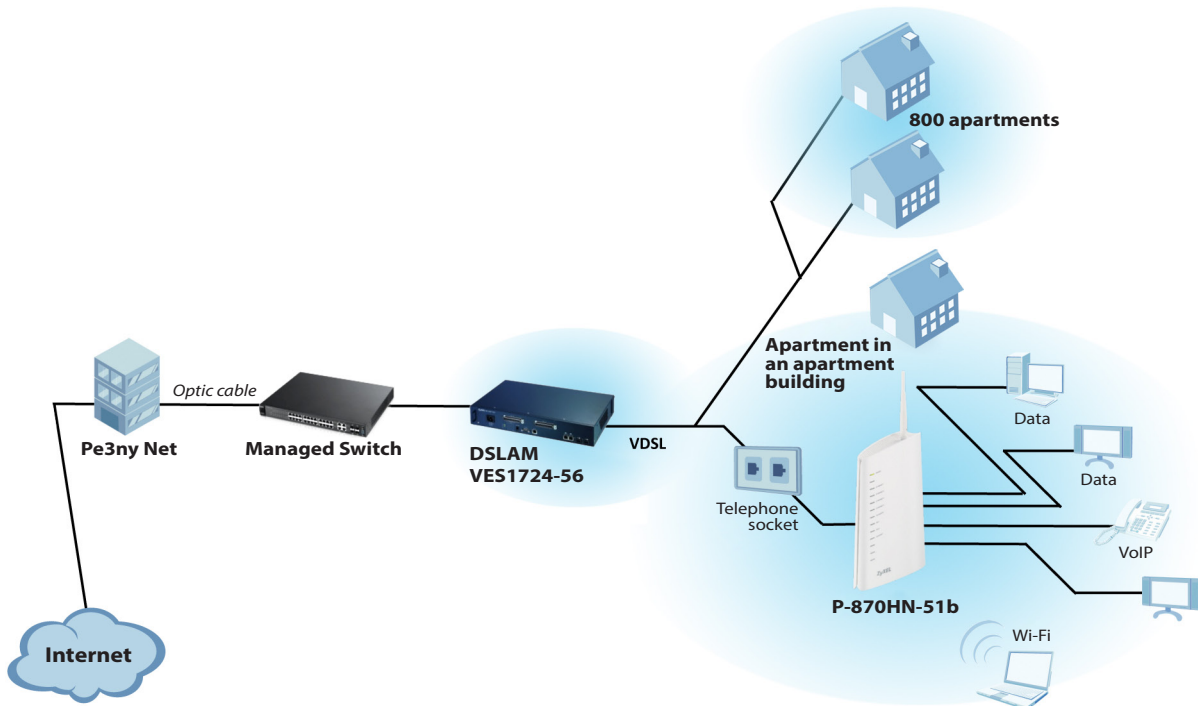

Diagram

About ZyXEL Communications

ZyXEL Communications Corp., founded in 1989 and headquartered in Taiwan, is the leading provider of complete broadband access solutions. As one of the early modem manufacturers, ZyXEL has undergone many transformations in the fast-paced networking industry. Today, ZyXEL is one of the few companies in the world capable of offering complete networking solutions of Telco, SME/Enterprise, and Digital Home for a wide range of deployment scenarios. Telco solutions include wired and wireless access network equipments, networking customer premises equipments, and Carrier Switches. SME and Enterprise solutions include Unified Security Gateway, LAN Switches and WLAN. Digital Home solutions include network connectivity devices and multimedia solutions.

The company has 3200 employees and distributors in 70 countries, reaching more than 150 regional markets. The ZyXEL Communications Corp. includes 33 subsidiaries and sales offices and two research and development centers worldwide. For more information, visit the company's Website, <http://www.zyxel.com>.

Copyright © 2013 ZyXEL Communications Corp. All rights reserved. ZyXEL, ZyXEL logo are registered trademarks of ZyXEL Communications Corp. All other brands, product names, or trademarks mentioned are the property of their respective owners. All specifications are subject to change without notice.