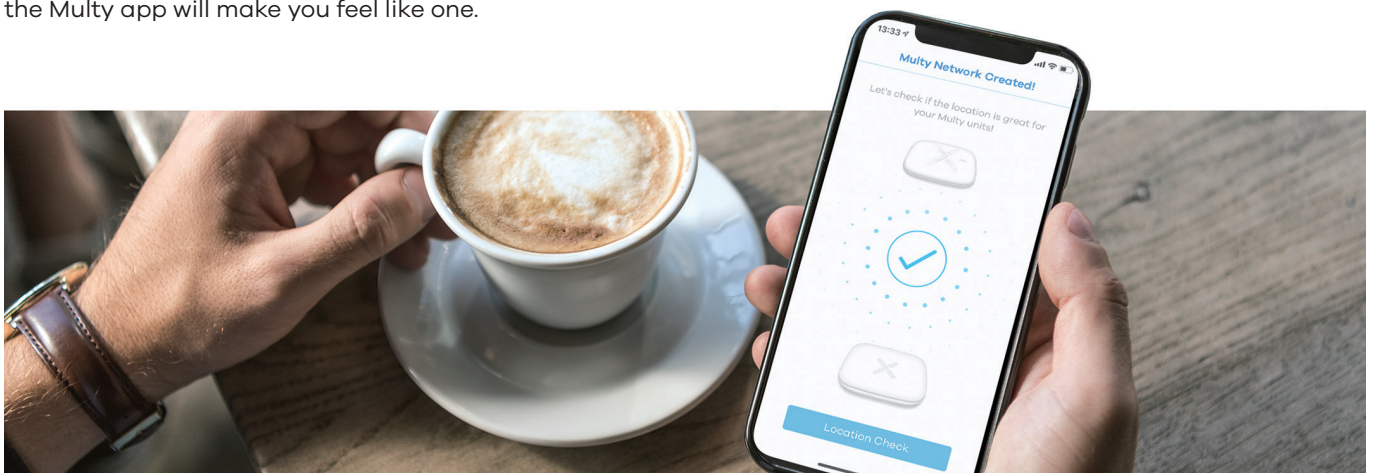

ZYXEL
NETWORKS

Stay Connected with Better WiFi

WiFi System
Product Guide

Enjoy exceptional WiFi experience in all corners of your place

Multy series WiFi without boundaries

Get Superb WiFi Coverage

Experience full-signal WiFi in your entire home or business with our mesh WiFi series, Multy! Discover what it's like to connect wirelessly with the full speed of your internet broadband. Watch 4K content without the stutters, massively reduce download wait times, play online games with the advantage of lower latency, and much more. No longer do you need to worry about where you use your wireless devices. Multy's got you covered!

User-Friendly Saves You Time

It shouldn't take hours of time just to get your WiFi network up and running. With the convenient Multy app, forget about having to call or pay for time-consuming IT help. The powerful app allows users to quickly set up their network and comes with a host of features to make monitoring and management a breeze. You may not be a tech guru, but the Multy app will make you feel like one.

Get the Full Speed You Deserve

Multy series enables one band dedicated to connecting the Multy nodes together, so that you can add even more devices on a network without sacrificing quality and speed. This creates a single, powerful wireless network that not only delivers better coverage, but also fast wireless connection.