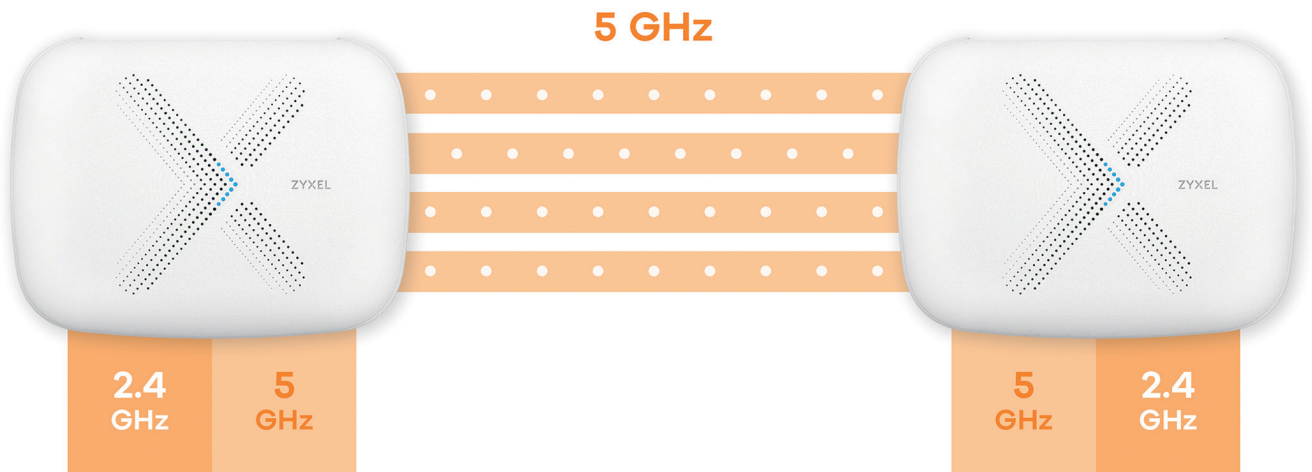

ZYXEL
NETWORKS

Stay Connected with Better WiFi

WiFi System
Product Guide

Enjoy exceptional WiFi experience in all corners of your place

Multy series WiFi without boundaries

Get Superb WiFi Coverage

Experience full-signal WiFi in your entire home or business with our mesh WiFi series, Multy! Discover what it's like to connect wirelessly with the full speed of your internet broadband. Watch 4K content without the stutters, massively reduce download wait times, play online games with the advantage of lower latency, and much more. No longer do you need to worry about where you use your wireless devices. Multy's got you covered!

Get the Full Speed You Deserve

Multy series enables one band dedicated to connecting the Multy nodes together, so that you can add even more devices on a network without sacrificing quality and speed. This creates a single, powerful wireless network that not only delivers better coverage, but also fast wireless connection.

Mesh Technology Has You Covered

In a mesh network, multiple WiFi nodes are placed around your home or business. Each node broadcasts a signal throughout its area, but these signals unite to form a single, comprehensive network. Zyxel's Multy family of mesh products' seamless network allows you to roam freely at home or work.

Multy U (WSR30)

AC2100 Tri-Band WiFi System for Medium/Multi-Room Home

- Tri-Band Mesh WiFi System for whole home coverage
- Ethernet or wireless dedicated backhaul provides a faster Internet for your WiFi devices
- One WiFi network and password to ensure a seamless connection
- Hanging Multy U in an elevated position gains additional WiFi performance
- Personalized, stylish and colorful LED indicator